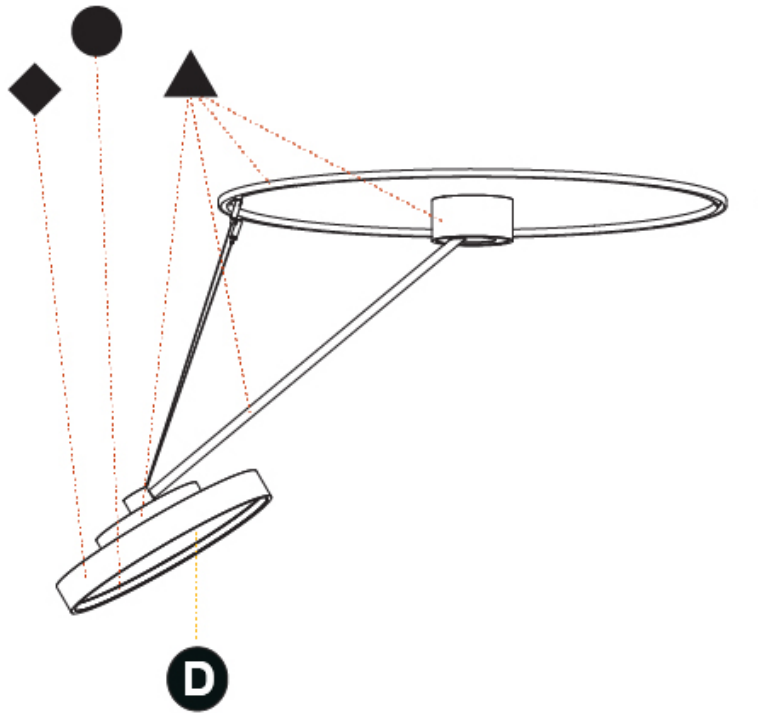

SIGN DIVA DANCER SUSPENSION

A30872-

PROJECT	_____
TYPE	_____
SPECIFIER	_____
QUANTITY	_____
DATE	_____