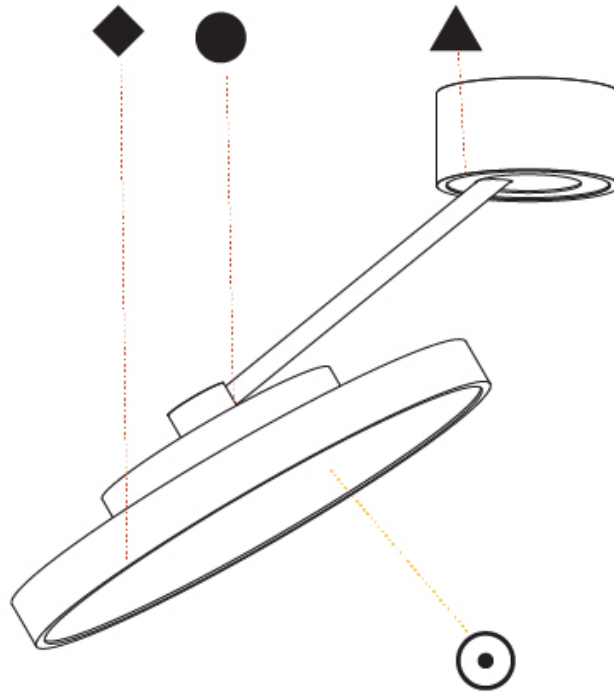

RATINGS AND CERTIFICATIONS

Certified By: Certified for North American Standards
 IP rating: IP20

SIGN DIVA DANCER SUSPENSION

A300039-

PROJECT
TYPE
SPECIFIER
QUANTITY
DATE

A

SIGN DIVA DANCER KORONA SUSPENSION