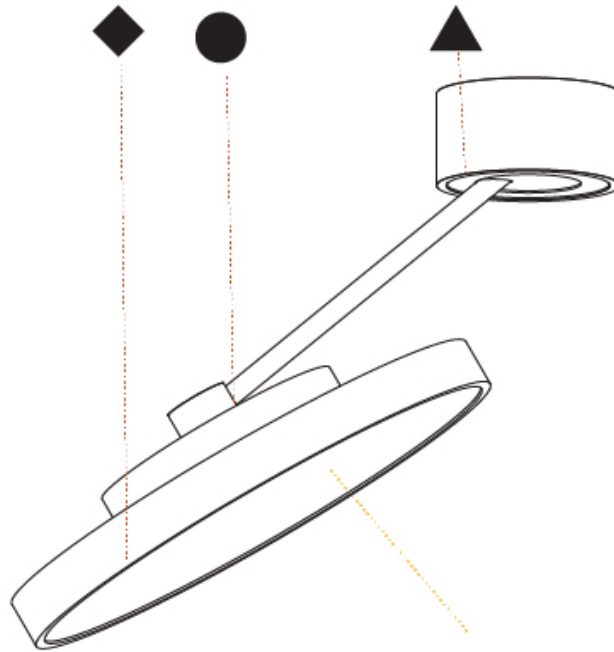

RATINGS AND CERTIFICATIONS

Certified By: Certified for North American Standards
 IP rating: IP20

SIGN DIVA DANCER KORONA SUSPENSION

A300045-

PROJECT	_____
TYPE	_____
SPECIFIER	_____
QUANTITY	_____
DATE	_____