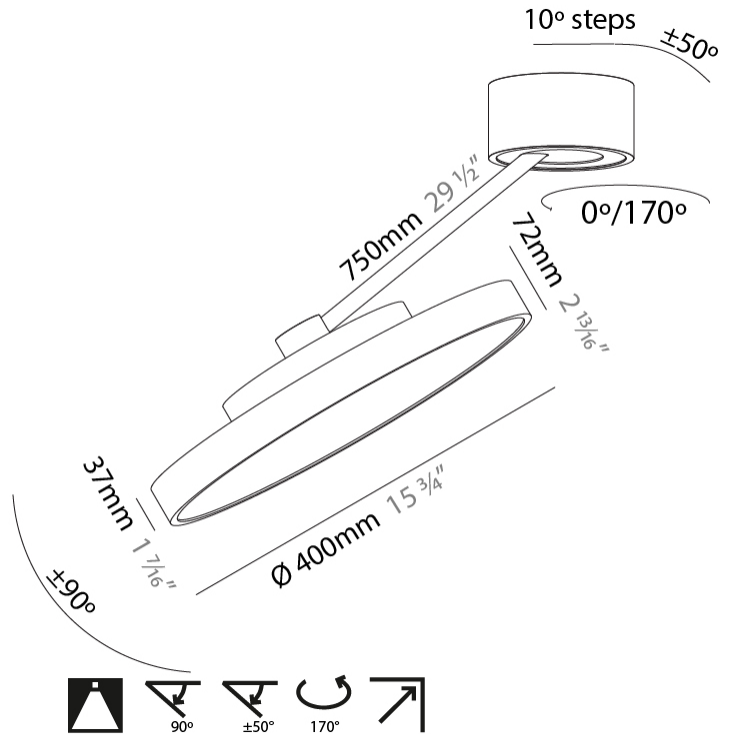

GENERAL

Series: Sign Diva Dancer
 Subseries: Sign Diva Dancer
 Brand: Prolicht
 Division: Architectural
 Mounting Type: Suspension
 Mounting Location: Ceiling
 Subcategory: Pendant

PHYSICAL

Shape: Round
 Diameter (mm): 400
 Diameter (in): 15 3/4
 Height (mm): 72
 Height (in): 2 13/16
 Max. Overall Height (mm): 870
 Max. Overall Height (in): 34 1/4
 Extension (mm): 750
 Extension (in): 29 1/2
 Light Distribution: Adjustable / Direct
 Weight (kg): 3.140
 Weight (lbs): 6.922
 Diffuser: PMMA - Opal / Micro-Prism / Sparkling Secret / Vintage Industrial
 Fixture Finish: SSR / BKV / CWI / CRY / HAB / UFT / ITA / RUA / FTG / MYG / LOD / PUS / FRO / FUP / KIA / POP / BLS / SPG / MEY / GOH / GUM / CHC / COM / ABZ / JAG / OBR / MOS / ROR
 Fixture Material: Extruded Aluminum / Steel

RATINGS AND CERTIFICATIONS

Certified By: Certified for North American Standards
 IP rating: IP20

SIGN DIVA DANCER SUSPENSION

A300039-

PROJECT
TYPE
SPECIFIER
QUANTITY
DATE

A

SIGN DIVA DANCER KORONA SUSPENSION

GENERAL

Series: Sign Diva Dancer
 Subseries: Sign Diva Dancer Korona
 Brand: Prolicht
 Division: Architectural
 Mounting Type: Suspension
 Mounting Location: Ceiling
 Subcategory: Pendant

PHYSICAL

Shape: Round
 Diameter (mm): 400
 Diameter (in): 15 3/4
 Height (mm): 870
 Depth (mm): 86
 Height (in): 34 1/4
 Depth (in): 3 3/8
 Light Distribution: Adjustable / Direct
 Weight (kg): 3.5
 Weight (lbs): 7.716